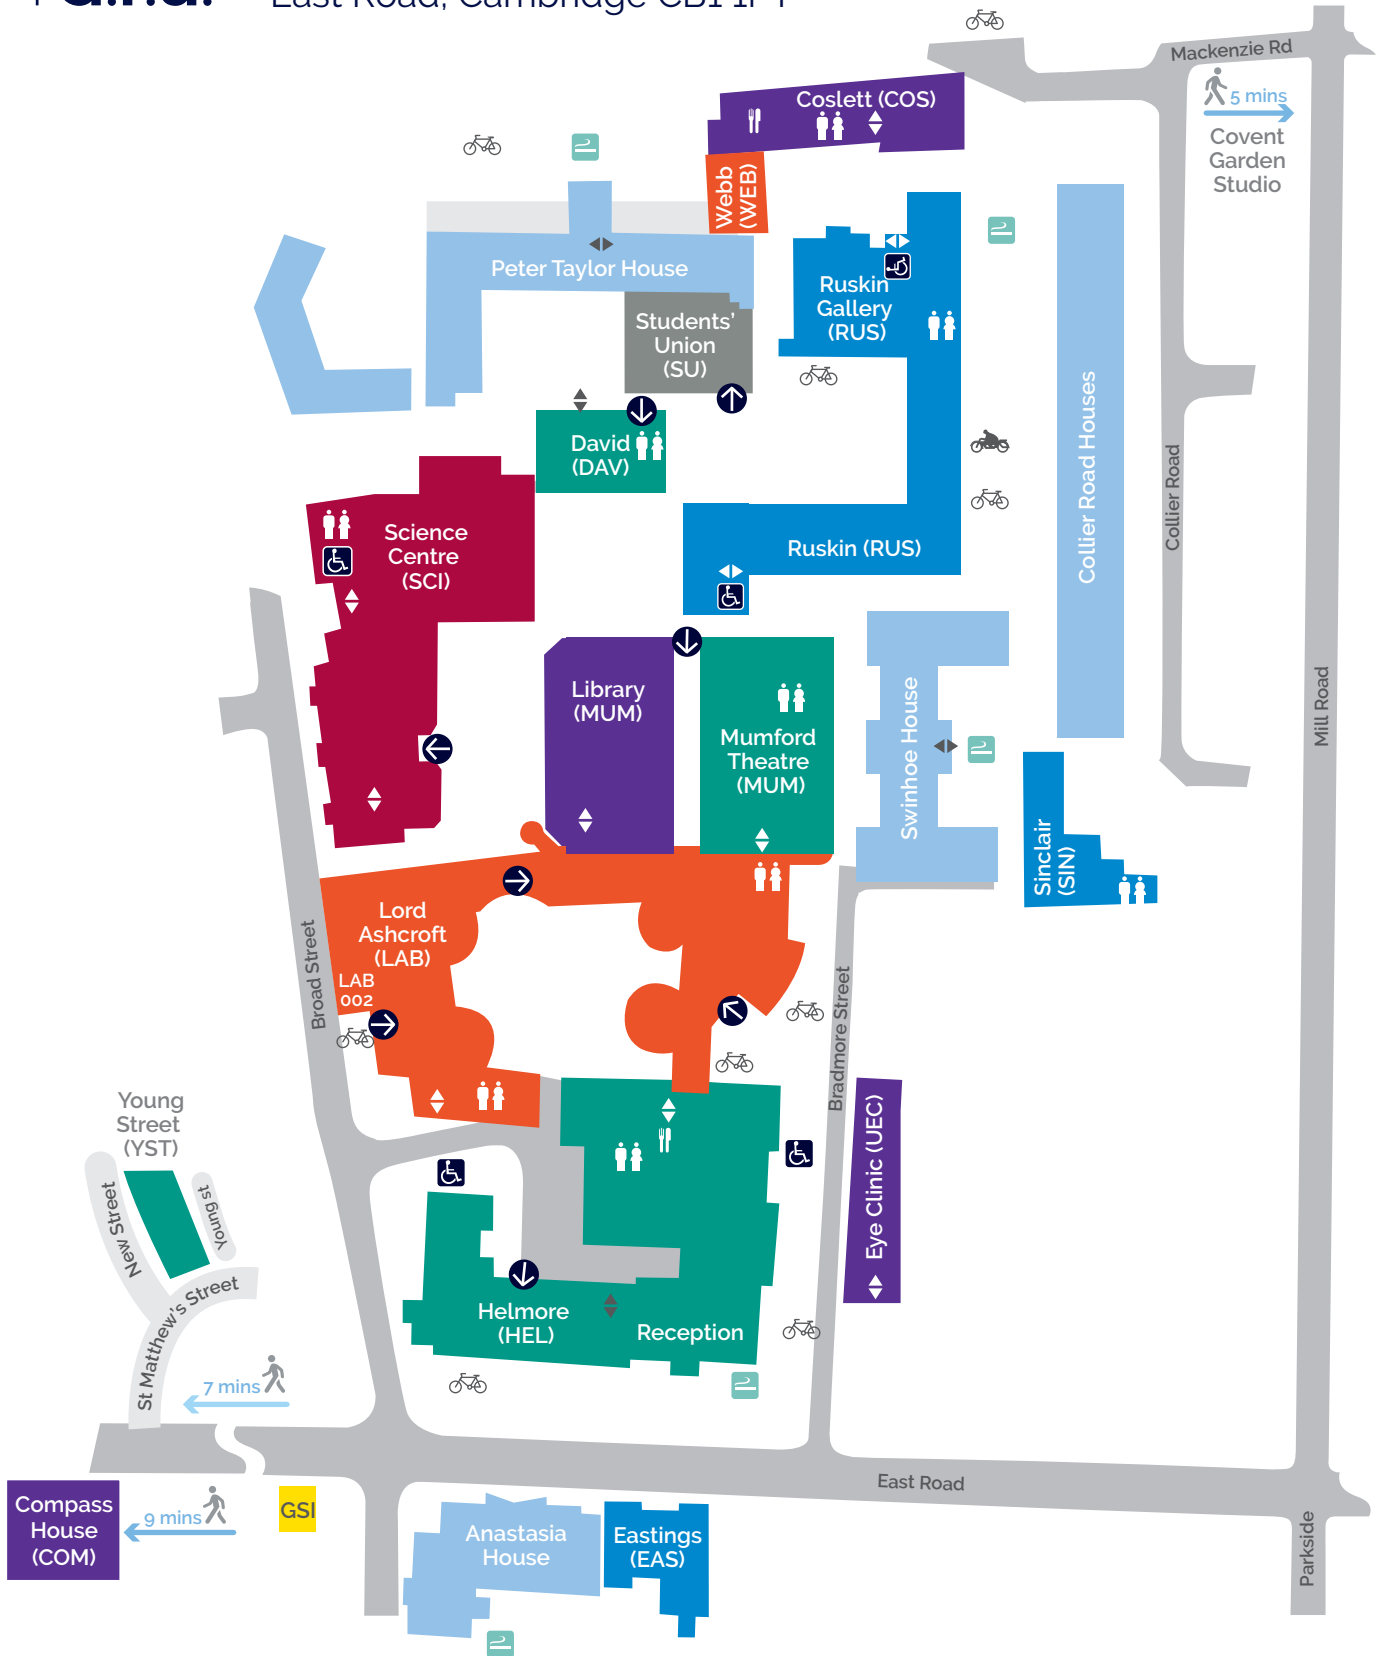

# Cambridge campus

East Road, Cambridge CB1 1PT

- Student Accommodation
- Global Sustainability Institute (GSI)
- Disabled parking
- Cycle parking
- Motorcycle parking
- Toilets
- Restaurant / cafe
- Smoking area
- Lifts
- Disabled lift
- Main entrances

# Cambridge city centre

Cambridge campus, East Road, Cambridge CB1 1PT